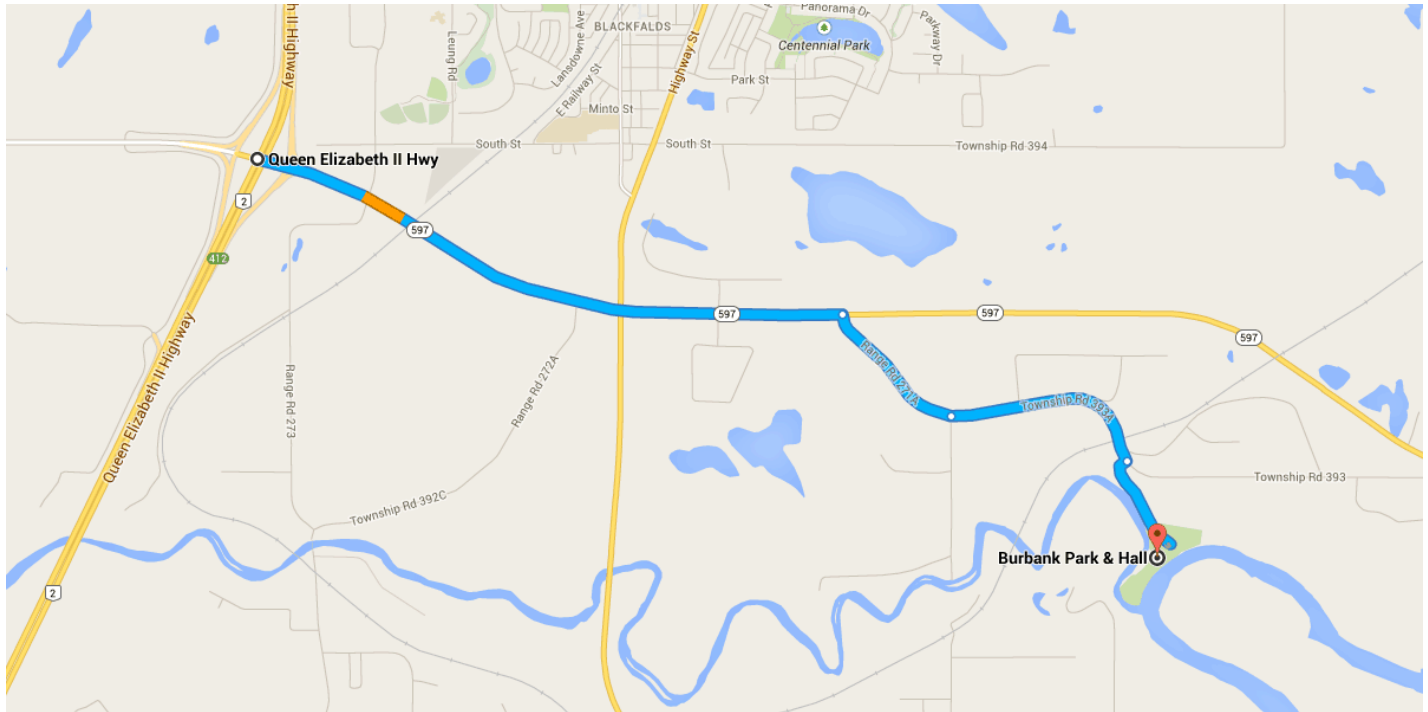

Directions from Queen Elizabeth II Hwy to Burbank Park & Hall

○ Queen Elizabeth II Hwy

Lacombe County, AB, Canada

-  1. Head east on AB-597 E 3.1 km
-  2. Turn right onto Range Rd 271A 750 m
-  3. Continue onto Township Rd 393A 1.1 km
-  4. Turn right onto Burbank Rd 500 m
 -  Destination will be on the right

◎ Burbank Park & Hall

Blackfalds, AB T0M 0J0, Canada

These directions are for planning purposes only. You may find that construction projects, traffic, weather, or other events may cause conditions to differ from the map results, and you should plan your route accordingly. You must obey all signs or notices regarding your route.